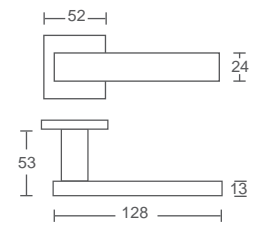

## YTL/P/SD048/R/SS

Lever handle on square rose with 10 mm height escutcheon, Satin stainless steel.

## YTL/P/SD073/R/SS

Lever handle on square rose with 10 mm height escutcheon, Satin stainless steel.