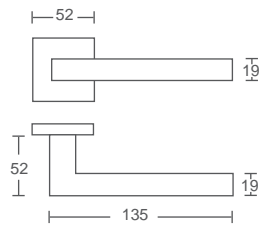

Lever Handle

The world's favorite lock

YTL/P/SD048/R/SS

Lever handle on square rose with 10 mm height escutcheon, Satin stainless steel.