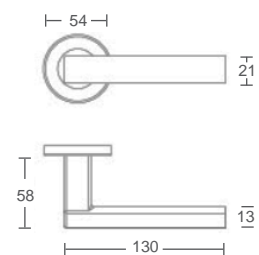

YTL/P/SF032/PS

Lever handle on rose with 10 mm height escutcheon, Polished stainless steel.