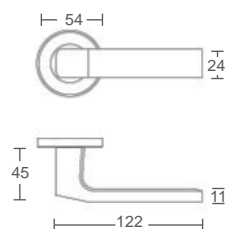

YTL/P/SF014/SS

Lever handle on rose with 10 mm height escutcheon, Satin stainless steel