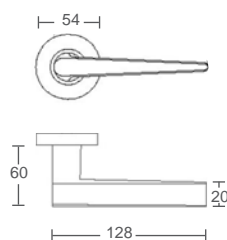

## B7C5/CP

Lever handle on rose with 10 mm height escutcheon, Chrome Plated.

## LP01/SS

Lever handle on rose with 10 mm height escutcheon, Satin stainless steel.

## LP02/SS

Lever handle on rose with 10 mm height escutcheon, Satin stainless steel.

## YTL/P/SD033/SS

Lever handle on rose with 10 mm height escutcheon, Satin stainless steel.