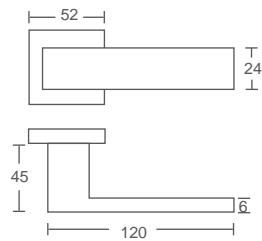

Lever Handle

The world's favorite lock

YTL/P/SF177/R/SS

Lever handle on square rose with 10 mm height escutcheon, Satin stainless steel.