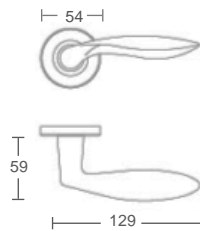

# Lever Handle

## B7C5/CP

Lever handle on rose with 10 mm height escutcheon, Chrome Plated.

## LP01/SS

Lever handle on rose with 10 mm height escutcheon, Satin stainless steel.

## YTL/P/SD048/R/SS

Lever handle on square rose with 10 mm height escutcheon, Satin stainless steel.