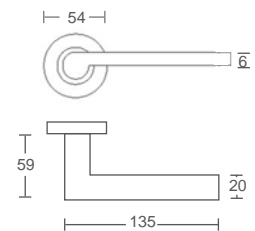

## B7C5/CP

Lever handle on rose with 10 mm height escutcheon, Chrome Plated.

## LP01/SS

Lever handle on rose with 10 mm height escutcheon, Satin stainless steel.

## YTL/P/SD048/R/SS

Lever handle on square rose with 10 mm height escutcheon, Satin stainless steel.

## YTL/P/SD073/R/SS

Lever handle on square rose with 10 mm height escutcheon, Satin stainless steel.