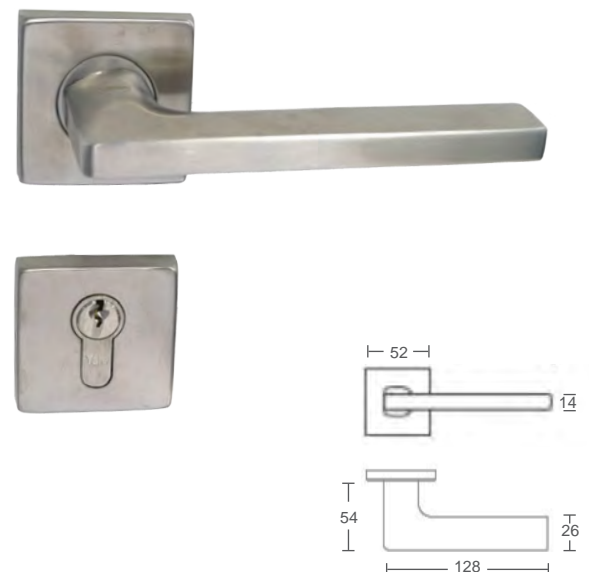

## YTL/P/SF069/SS

Lever handle on rose with 10 mm height escutcheon, Satin stainless steel.

## YTL/P/SF136/SS

Lever handle on rose with 10 mm height escutcheon, Satin stainless steel.

## YTL/P/SF141/SS

Lever handle on rose with 10 mm height escutcheon, Satin stainless steel.

## YTL/P/SF148/R/SS

Lever handle on square rose with 10 mm height escutcheon, Satin stainless steel.