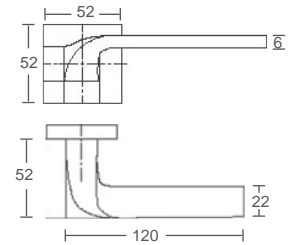

YTL/P/SF0268/R/SS

Lever handle on square rose with 10 mm height escutcheon, Satin stainless steel

Available finish are requested with different Material :

Standard Finish : Satin Nickel , Satin stainless Steel , Satin chrome , Satin Brass, Polished stainless steel , Polished chrome , Polished brass, Antique Copper , Antique Brass

PVD Finish : Satin Brass(PVD) , Polished Brass (PVD) , Satin Matt Black (PVD) , Polished Matt Black (PVD), Satin Bronze (PVD) , Polished Bronze (PVD), Dark Oxidized Satin Bronze (PVD)

All dimensions are in mm