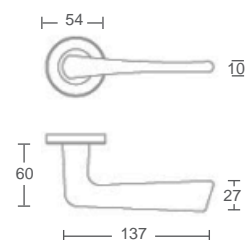

## B7C5/CP

Lever handle on rose with 10 mm height escutcheon, Chrome Plated.

## LP01/SS

Lever handle on rose with 10 mm height escutcheon, Satin stainless steel.

## LP02/SS

Lever handle on rose with 10 mm height escutcheon, Satin stainless steel.

## YTL/P/SD033/SS

Lever handle on rose with 10 mm height escutcheon, Satin stainless steel.